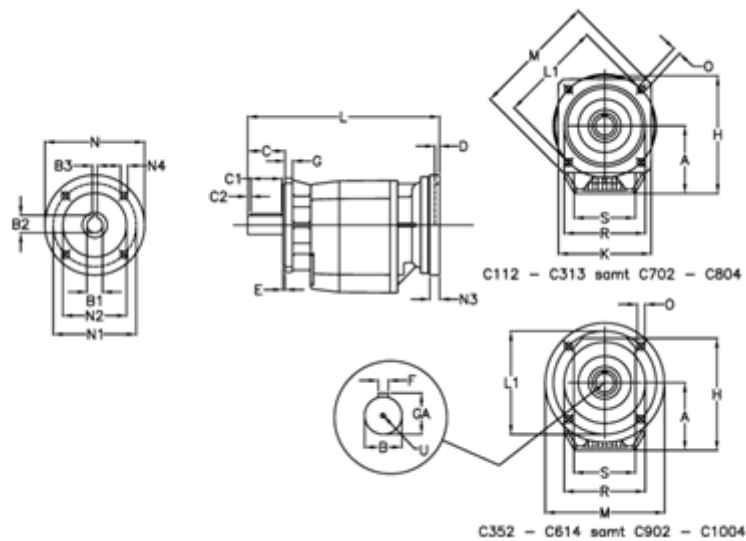

Article number: 40600712682430

Description: Helical gearbox
C703F-126,8-P80B5

Measures

A = 208.0	D = 4.0	L1 = 300	R = 262
B = 60	E = 5	M = 350	S = 250
B1 = 19	F = 18	N = 200	U = M20x42
B2 = 21.8	G = 17	N1 = 165	
B3 = 6	GA = 64.0	N2 = 130	
C = 120	H = 358.0	N3 = 0	
C1 = 90	K = 300	N4 = M10x12	
C2 = 15	L = 473.0	O = 18.0	